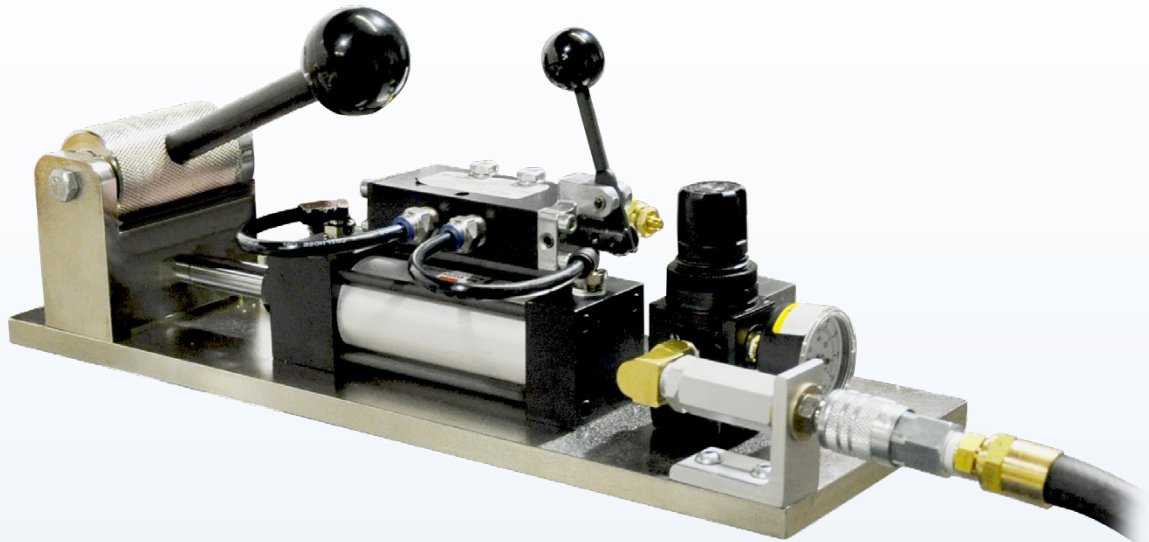

Wrap-Around Roller Polishing Attachment

Proscow Inc. polishing attachment is an ergonomic and reliable solution for roller polishing and offers an alternative to the traditional hand polishing of rubber and urethane rollers.

- Eliminates hand polishing and operator fatigue
- Improves consistency and quality of the finish
- Easily mounts on a tool post of any lathe
- No electrical power needed
- Convenient adjustment of sandpaper tension with air cylinder
- Finish can be controlled by: sandpaper grit & tension, and lathe parameters
- Can be used for cleaning metal cores (after stripping rubber)