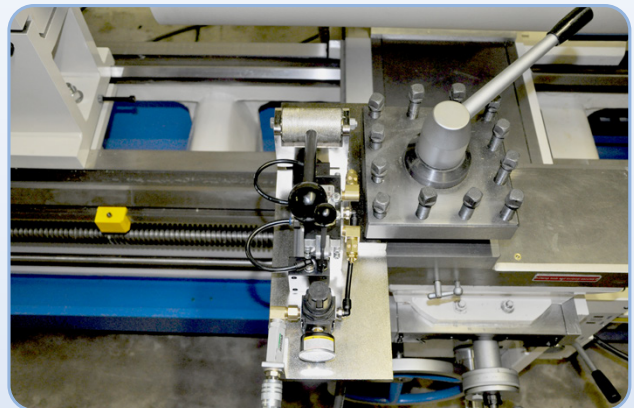

Wrap-Around Roller Polishing Attachment

Proscow Inc. polishing attachment is an ergonomic and reliable solution for roller polishing and offers an alternative to the traditional hand polishing of rubber and urethane rollers.

- Eliminates hand polishing and operator fatigue
- Improves consistency and quality of the finish
- Easily mounts on a tool post of any lathe
- No electrical power needed
- Convenient adjustment of sandpaper tension with air cylinder
- Finish can be controlled by: sandpaper grit & tension, and lathe parameters
- Can be used for cleaning metal cores (after stripping rubber)