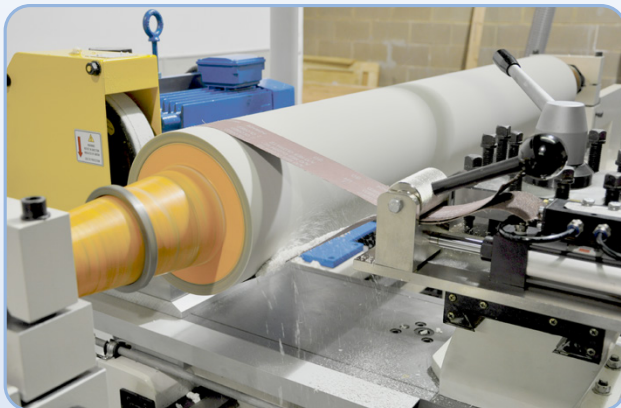

Wrap-Around Roller Polishing Attachment

Proscow Inc. polishing attachment is an ergonomic and reliable solution for roller polishing and offers an alternative to the traditional hand polishing of rubber and urethane rollers.

- Eliminates hand polishing and operator fatigue
- Improves consistency and quality of the finish
- Easily mounts on a tool post of any lathe
- No electrical power needed
- Convenient adjustment of sandpaper tension with air cylinder
- Finish can be controlled by: sandpaper grit & tension, and lathe parameters
- Can be used for cleaning metal cores (after stripping rubber)